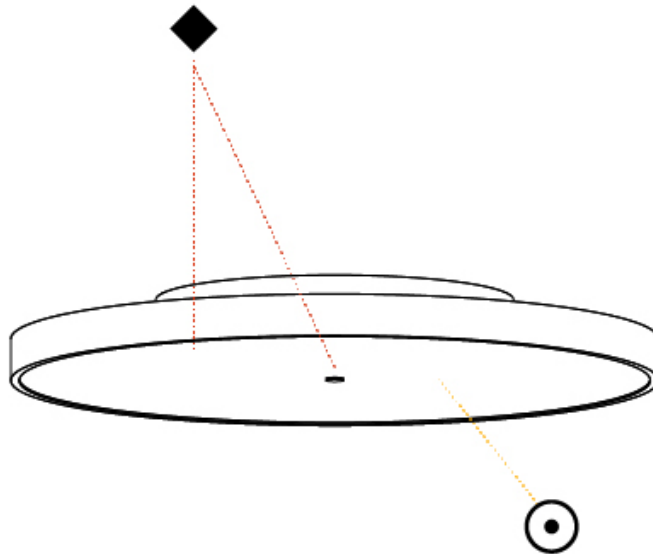

A3D092-

PROJECT

TYPE

SPECIFIER

QUANTITY

DATE