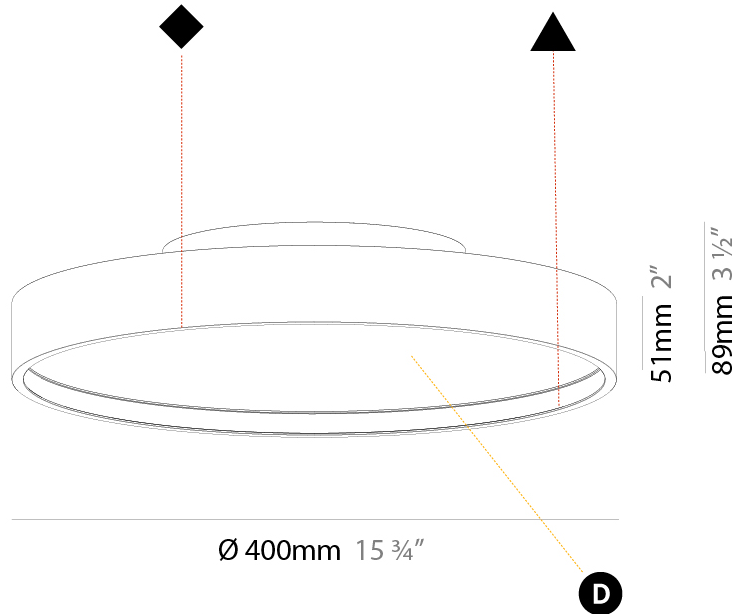

1. To build a product code in our configurator select the specify button on the base model # product page
2. To build a manual product code on this datasheet choose from the options listed below in blue font and add the suffix to the base model #

GENERAL

Series: Sign Diva
Subseries: Sign Diva Korona
Brand: Prolicht
Division: Architectural
Mounting Type: Surface
Mounting Location: Ceiling
Subcategory: Ambient

PHYSICAL

Shape: Round
Diameter (mm): 400
Diameter (in): 15 3/4
Height (mm): 89
Height (in): 3 1/2
Light Distribution: Direct
Weight (kg): 2.636
Weight (lbs): 5.811
Diffuser: [PMMA - Opal/Micro-Prism/Sparkling Secret/Vintage Industrial](#)
Fixture Finish: [SSR / BKV / CWI / CRY / HAB / UFT / ITA / RUA / FTG / MYG / LOD / PUS / FRO / FUP / KIA / POP / BLS / SPG / MEY / GOH / GUM / CHC / COM / ABZ / JAG / OBR / MOS / ROR](#)
Fixture Material: [Extruded Aluminum / Steel](#)

ELECTRICAL

Lamp Type: LED (Zhaga Standard)
Input Wattage (W): 19.8
Total Output Wattage (W): 16
Dimming: [Tri-Mode (Non-Dimming and Phase Dimming (120Vac only) and 0-10V Dimming)](#)
Driver Included: Yes
Driver Location: Integrated
Driver Type: Constant Current - Universal
Driver Class: Class 2
Input Voltage (V): 120 - 277
Constant Current (MA): 500

LED

Color Temperature (°K): [3000 / 3500 / 4000](#)
Max. Delivered Lumen (lm): 2260 / 2293 / 2340
CRI: >90 CRI
Lamp Life (hrs): 50000

OPTICAL

RATINGS AND CERTIFICATIONS

Certified By: Certified for North American Standards
IP rating: IP20