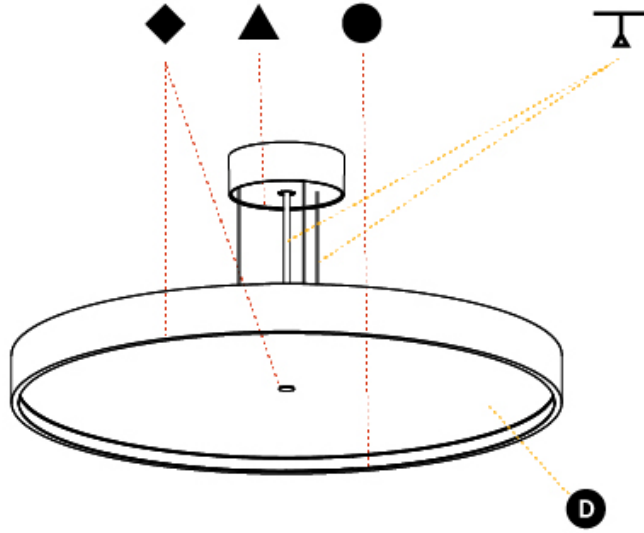

SIGN DIVA KORONA SUSPENSION

A300013-

PROJECT

TYPE

SPECIFIER

QUANTITY

DATE

A