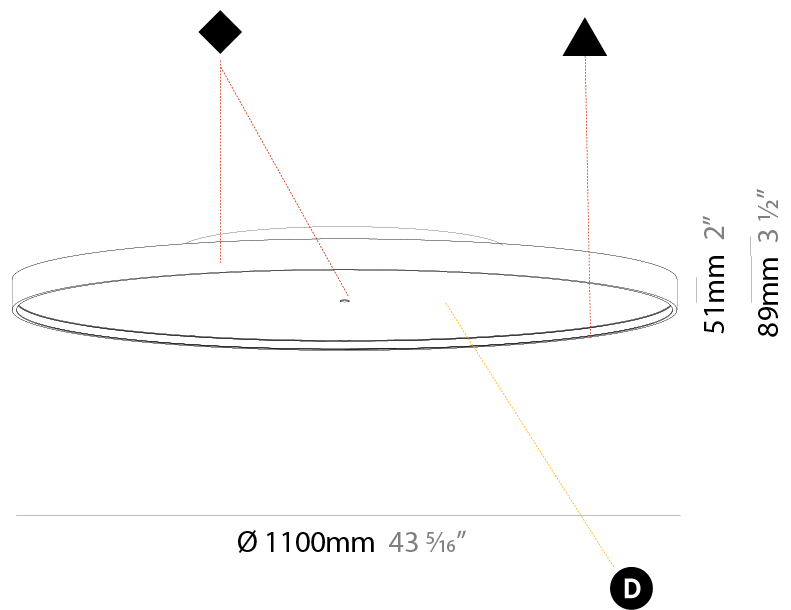

GENERAL

Series: Sign Diva
Subseries: Sign Diva Korona
Brand: Prolicht
Division: Architectural
Mounting Type: Surface
Mounting Location: Ceiling
Subcategory: Ambient

PHYSICAL

Shape: Round
Diameter (mm): 1100
Diameter (in): 43 ⁵/₁₆
Height (mm): 89
Height (in): 3 ¹/₂
Light Distribution: Direct
Weight (kg): 18.835
Weight (lbs): 41.524
Diffuser: PMMA - Opal/Micro-Prism/Sparkling Secret/Vintage Industrial
Fixture Finish: SSR / BKV / CWI / CRY / HAB / UFT / ITA / RUA / FTG / MYG / LOD / PUS / FRO / FUP / KIA / POP / BLS / SPG / MEY / GOH / GUM / CHC / COM / ABZ / JAG / OBR / MOS / ROR
Fixture Material: Extruded Aluminum / Steel

ELECTRICAL

Lamp Type: LED (Zhaga Standard)
Input Wattage (W): 169.4
Total Output Wattage (W): 134
Dimming: Tri-Mode (Non-Dimming and Phase Dimming (120Vac only) and 0-10V Dimming)
Driver Included: Yes
Driver Location: Integrated
Driver Type: Constant Current - Universal
Driver Class: Class 2
Input Voltage (V): 120 - 277
Constant Current (MA): 600

LED

Color Temperature (°K): 3000 / 3500 / 4000
Max. Delivered Lumen (lm): 19520 / 19933 / 20340
CRI: >90 CRI
Lamp Life (hrs): 50000

OPTICAL

RATINGS AND CERTIFICATIONS

Certified By: Certified for North American Standards
IP rating: IP20