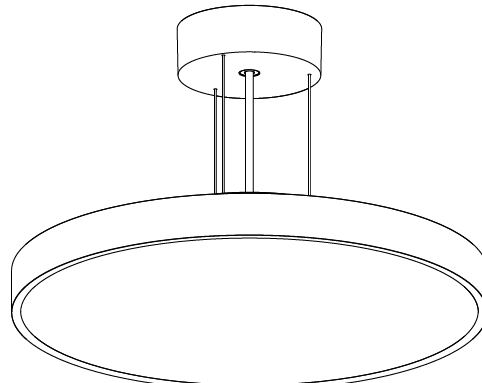

GENERAL

Series: Sign Diva
Subseries: Sign Diva Korona
Brand: Prolicht
Division: Architectural
Mounting Type: Suspension
Mounting Location: Ceiling
Subcategory: Pendant

PHYSICAL

Shape: Round
Diameter (mm): 400
Diameter (in): 15 3/4
Height (mm): 86
Height (in): 3 3/8
Light Distribution: Direct
Weight (kg): 3.302
Weight (lbs): 7.28
Diffuser: PMMA - Opal / Micro-Prism / Sparkling Secret / Vintage Industrial
Fixture Finish: SSR / BKV / CWI / CRY / HAB / UFT / ITA / RUA / FTG / MYG / LOD / PUS / FRO / FUP / KIA / POP / BLS / SPG / MEY / GOH / GUM / CHC / COM / ABZ / JAG / OBR / MOS / ROR
Fixture Material: Extruded Aluminum / Steel
Cable Details: 2,000mm/78 3/4" or 6,000mm/236 1/4" Transparent Cable

ELECTRICAL

Lamp Type: LED (Zhaga Standard)
Input Wattage (W): 17
Dimming: Tri-Mode (Non-Dimming and Phase Dimming (120Vac only) and 0-10V Dimming)
Driver Included: Yes
Driver Location: Integrated
Driver Type: Constant Current - Universal
Driver Class: Class 2
Input Voltage (V): 120 - 277
Constant Current (mA): 500

LED

Color Temperature (°K): 2700 / 3000 / 3500 / 4000
Max. Delivered Lumen (lm): 1807 / 1943 / 1951 / 1991
Nominal Lumen (lm): 2250 / 2420 / 2430 / 2480
CRI: >90 CRI
Lamp Life (hrs): 50000

OPTICAL

RATINGS AND CERTIFICATIONS

Certified By: Certified for North American Standards
IP rating: IP20

51mm 2"
86mm 3 3/8"   2000-6000mm max.

Ø 400mm 15 3/4"